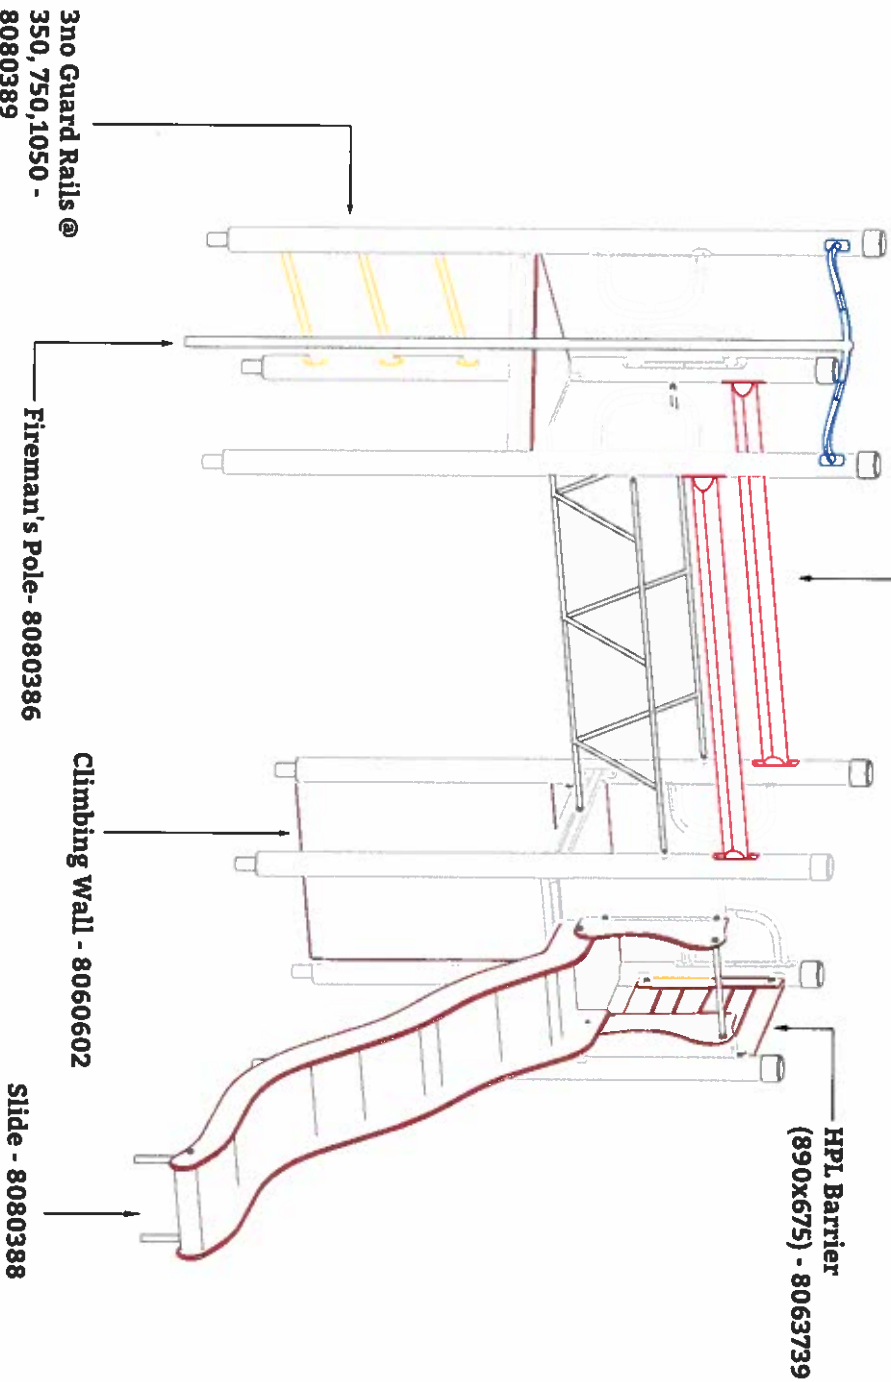

Burma Bridge - 8080398

PROJECT
UniPlay Metis (Steel)

TITLE
Iso View