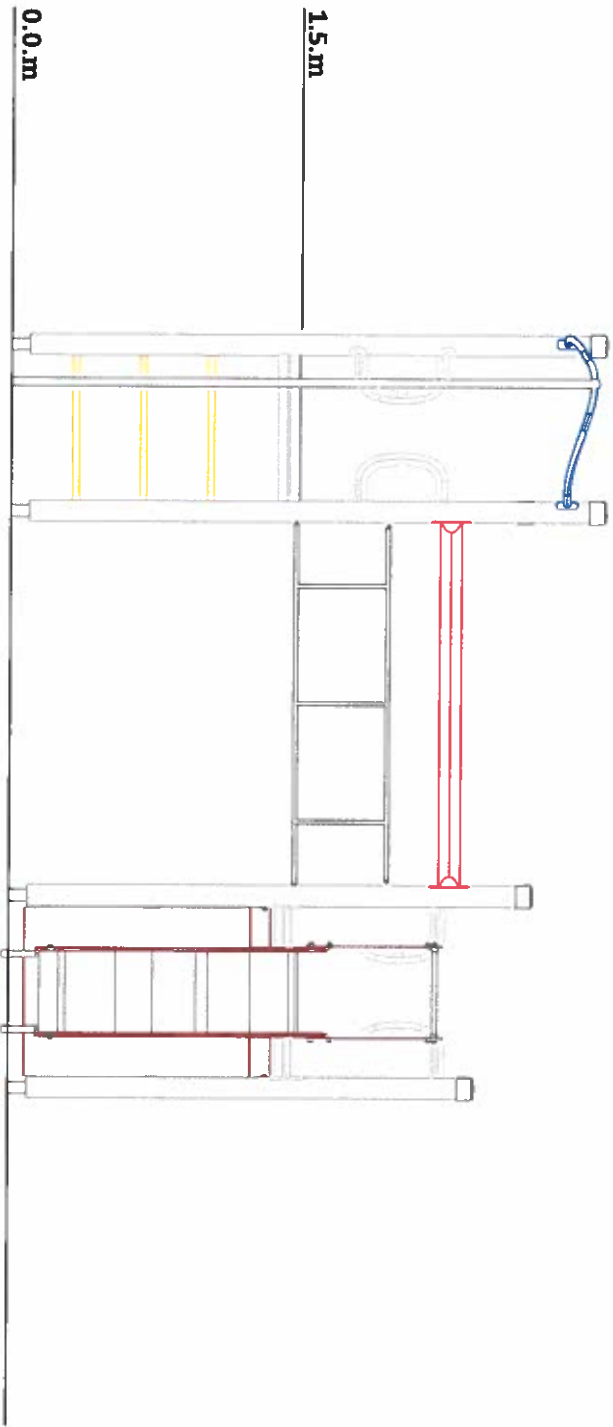

PROJECT
UniPlay Metis (Steel)

TITLE
Deck Elevation