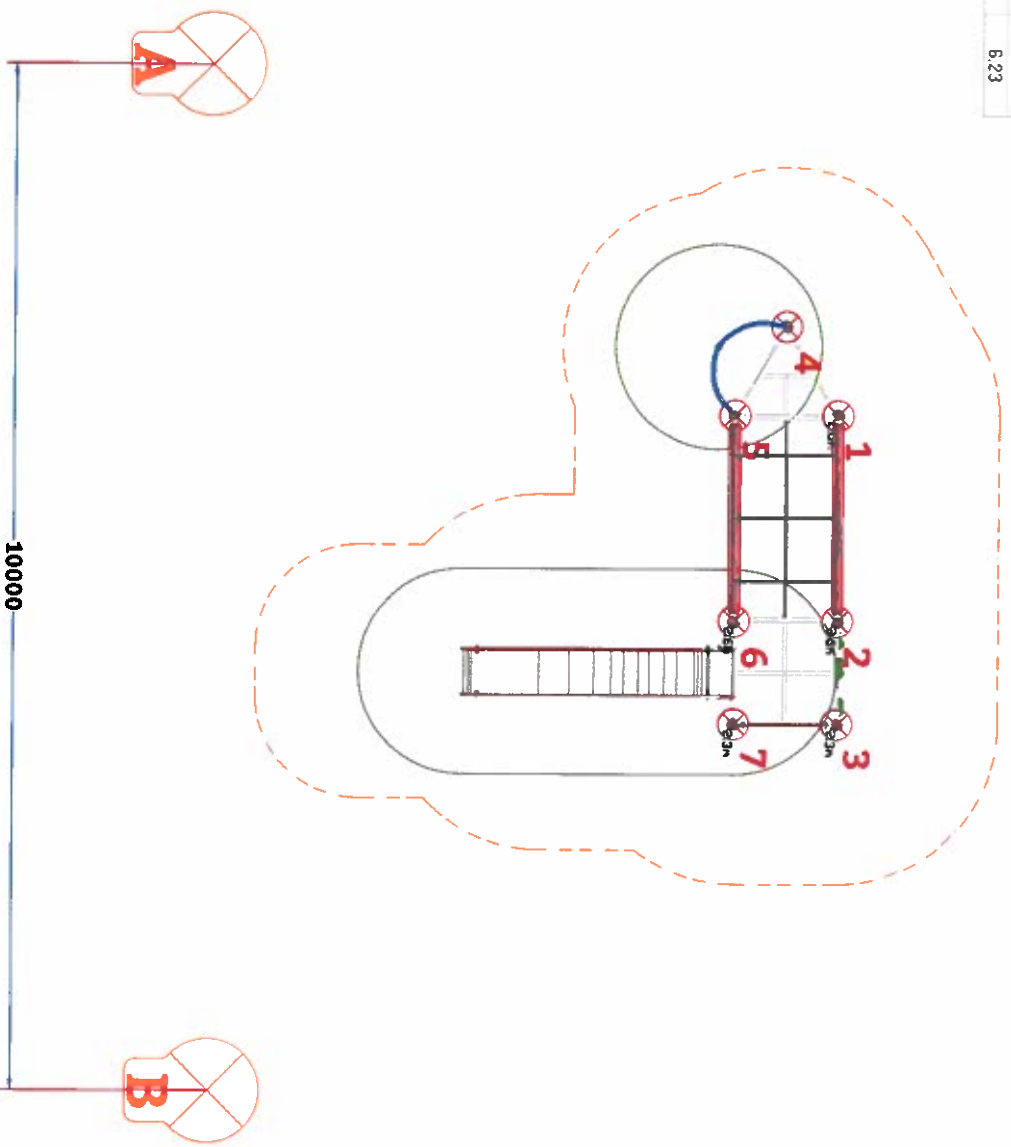

	A	B
A	0.00	10.00
B	10.00	0.00
1	6.96	8.98
2	8.13	7.63
3	8.82	7.07
4	6.13	9.32
5	6.11	8.33
6	7.41	6.86
7	8.17	6.23

Article Number	Post Length (m)	Post Number
8057914	2.6m	1,2,6
8011532	2.3m	3,7
8011536	2.97m	4,5

DRAWN BY: N.B. CHECKED BY:

DRAWING NUMBER: 8077981 REVISION: 0

PROJECT
UniPlay Metis (Steel)

TITLE
Deck Elevation

HAGGS - South
 Clockhouse Nurseries
 Clockhouse Lane East
 Egham, Surrey
 TW20 8PG
 United Kingdom

DRAWING NUMBER: 8077981 REVISION 0